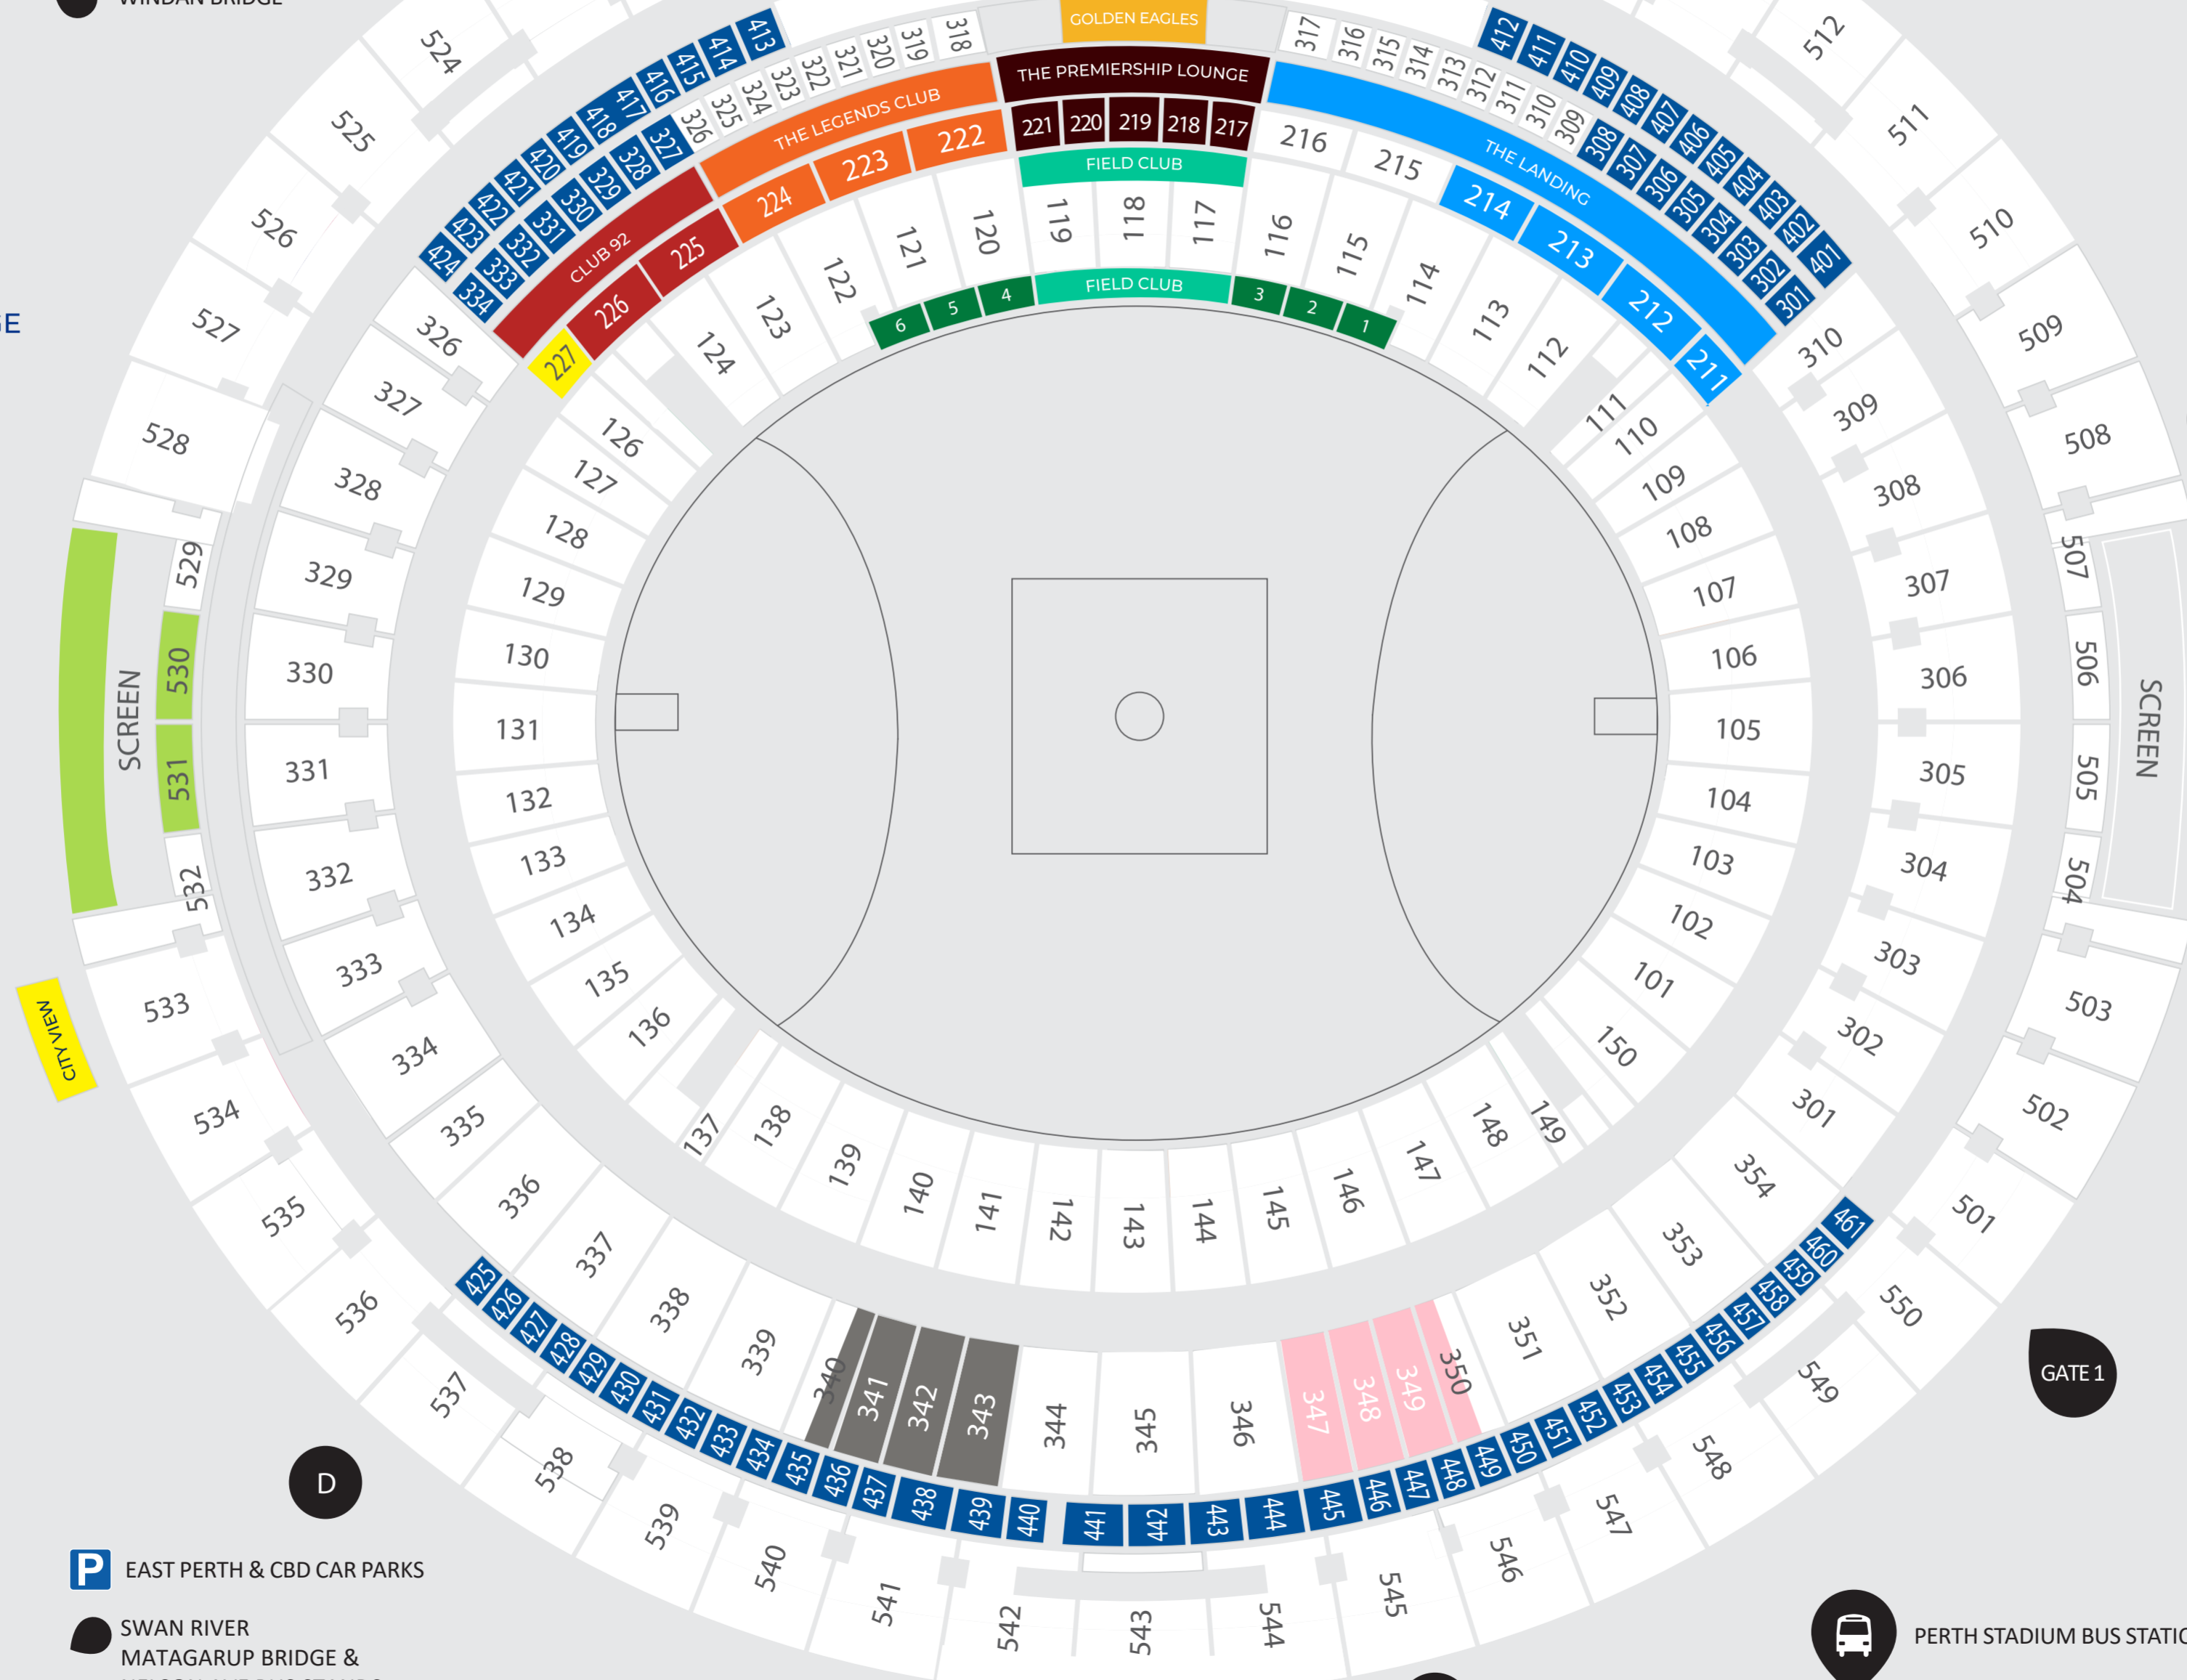

**PREMIUM
HOSPITALITY**

 EAST PERTH STATION
C

 WINDAN BRIDGE

-  GOLDEN EAGLES
-  THE PREMIERSHIP LOUNGE
-  PRIVATE SUITES
-  FIELD SUITES
-  THE LEGENDS CLUB
-  FIELD CLUB
-  CLUB 92
-  CLUB 87 RESERVE
-  CITY VIEW
-  96FM SKYDECK
-  PREMIERSHIP TERRACE
-  THE LANDING

B PERTH STADIUM STATION 

TAXI 

P EAST PERTH & CBD CAR PARKS

 SWAN RIVER
MATAGARUP BRIDGE &
NELSON AVE BUS STANDS

 PERTH STADIUM BUS STATION

Gates

D

E

A

GATE 1