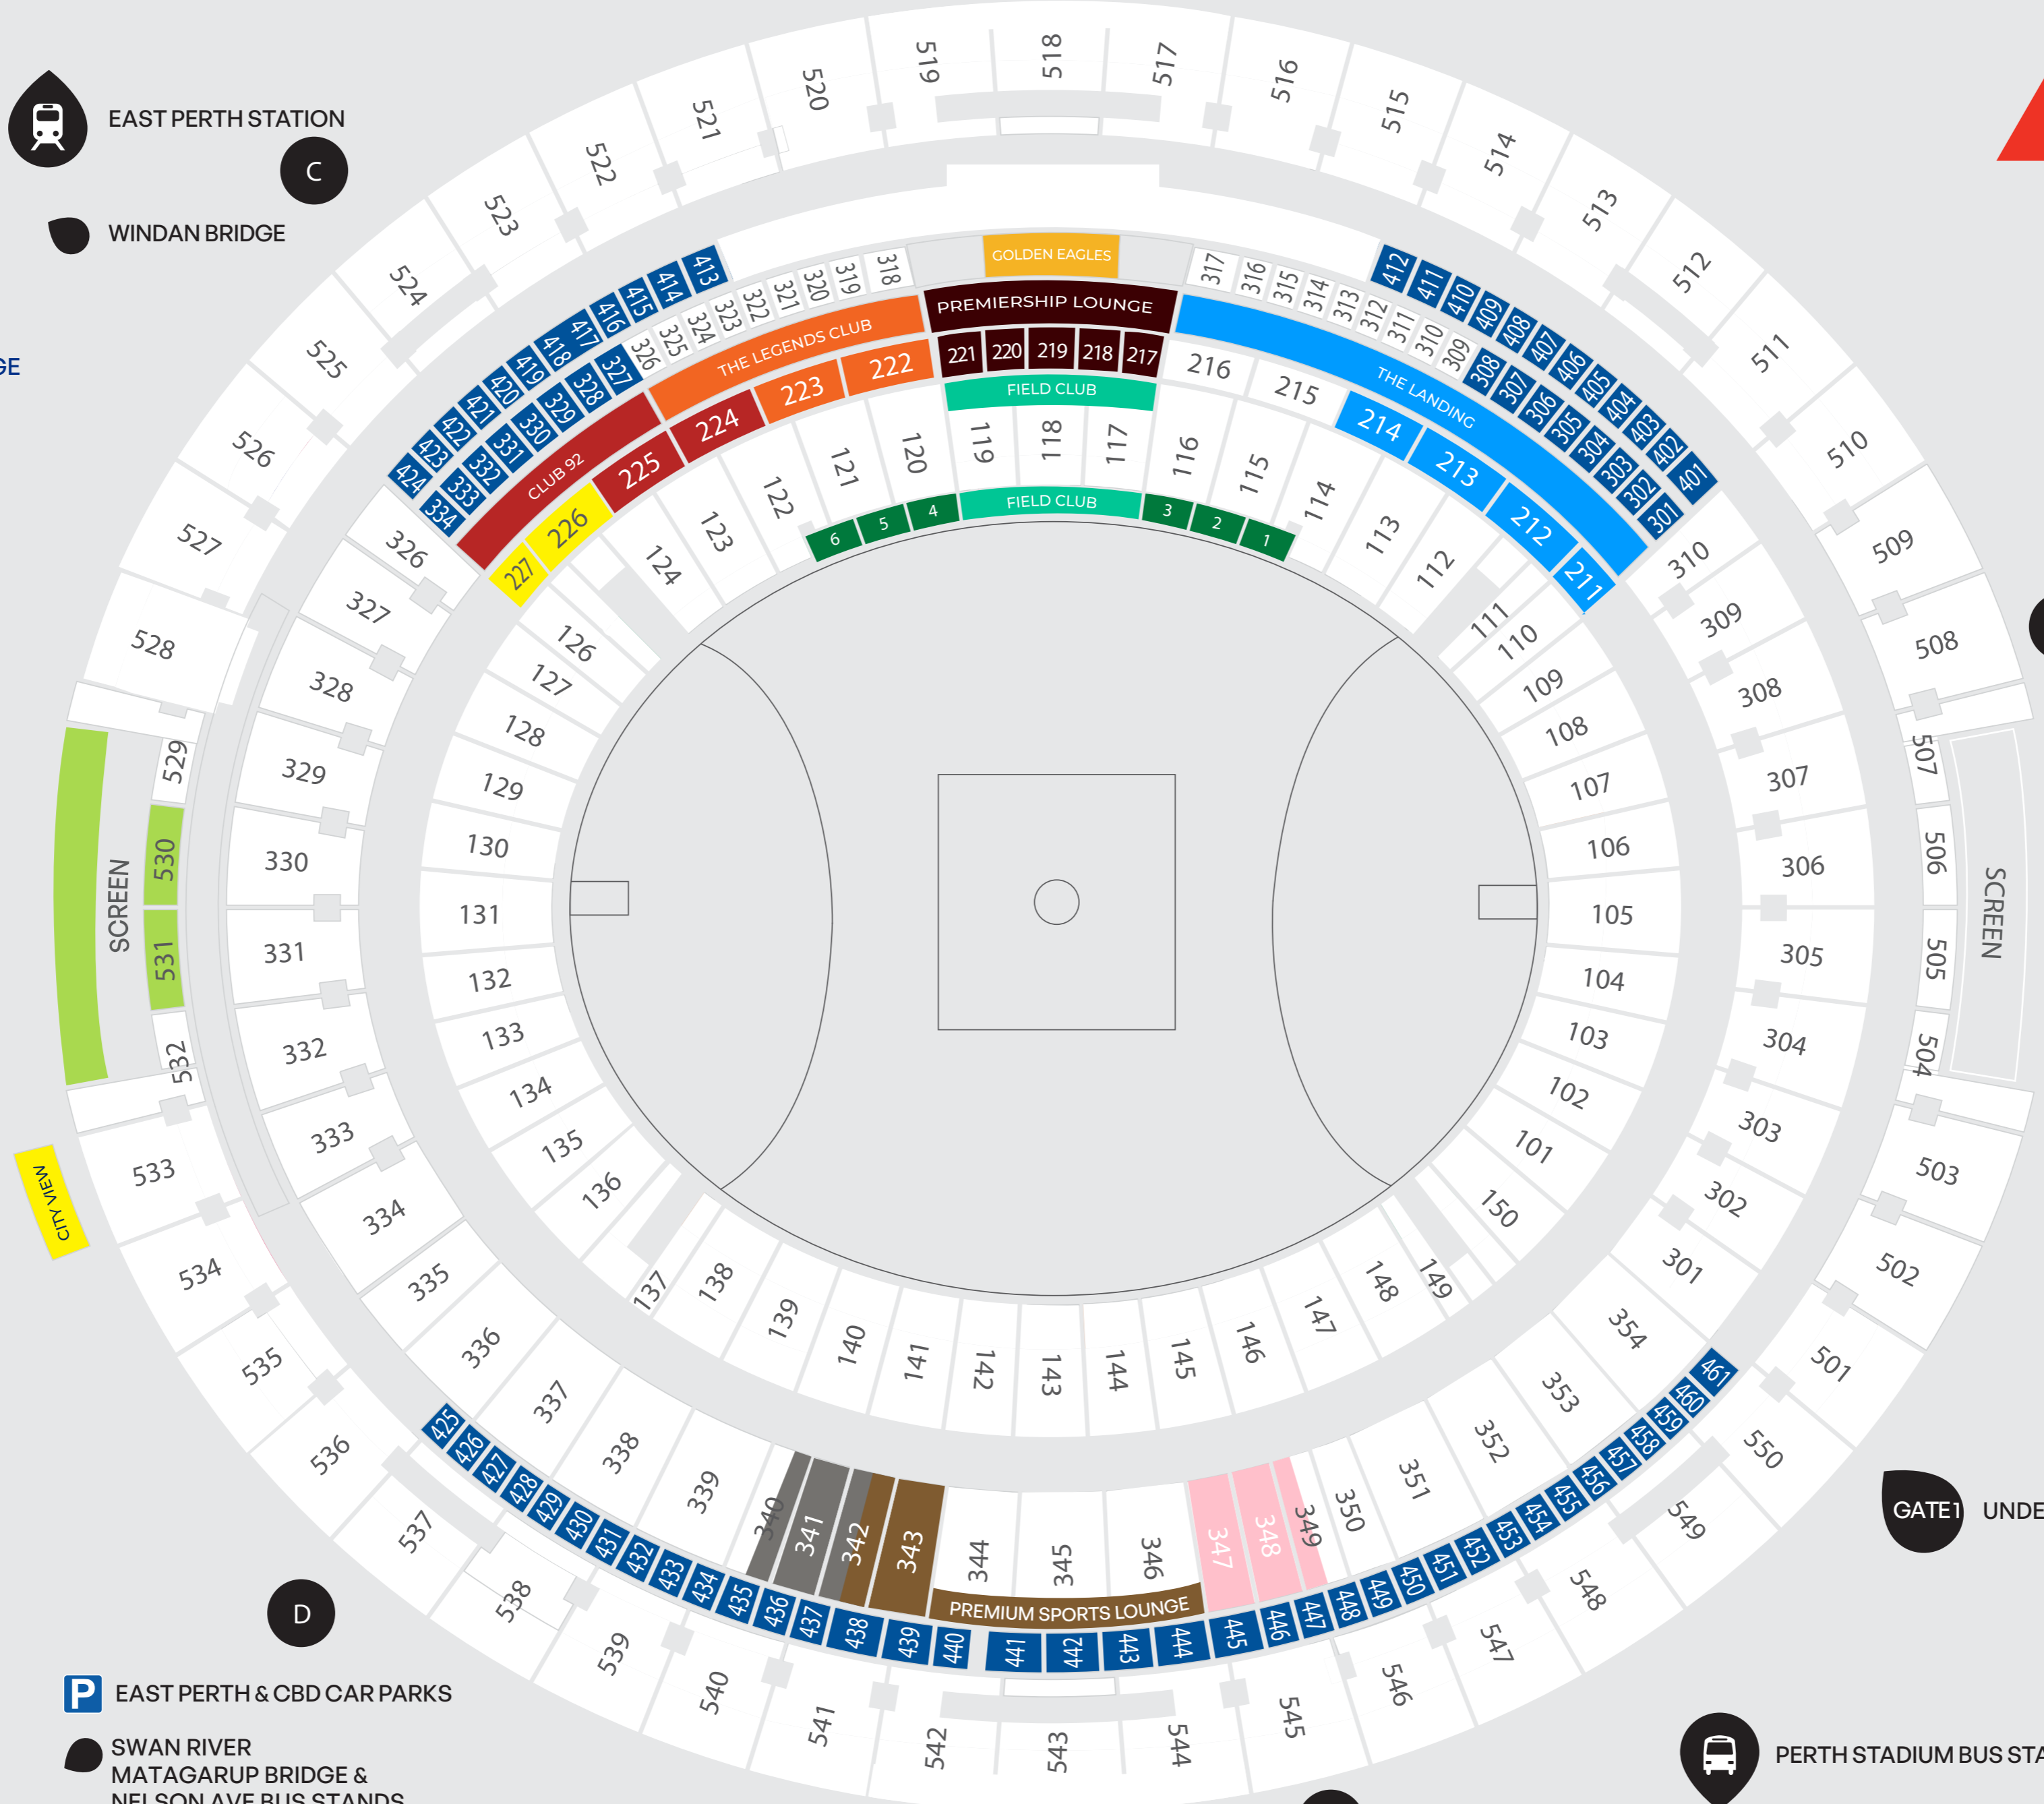

 EAST PERTH STATION
C

 WINDAN BRIDGE

-  92.9 TRIPLE M SKY VIEW LOUNGE
-  CITY VIEW BUFFET
-  CLUB 92
-  FIELD CLUB
-  FIELD SUITES
-  GOLDEN EAGLES
-  PREMIUM SPORTS LOUNGE
-  OPEN AIR BOXES
-  PREMIERSHIP LOUNGE
-  PREMIERSHIP TERRACE
-  PRIVATE SUITES
-  THE LANDING
-  THE LEGENDS CLUB

B PERTH STADIUM STATION 

TAXI 

A

GATE 1 UNDERGROUND PARKING ENTRY

P EAST PERTH & CBD CAR PARKS

 SWAN RIVER
MATAGARUP BRIDGE &
NELSON AVE BUS STANDS

 PERTH STADIUM BUS STATION

Gates

E

D